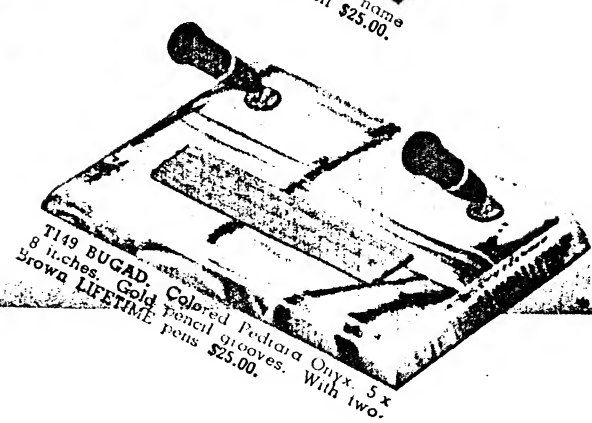

T149 BUGAD. Colored Pedra Onyx. 5 x 8 inches. Gold pencil grooves. With two Brown LIFETIME pens $25.00.

SUGGEST SHEAFFER'S FOR EXECUTIVES'

All desk sets on this page also available with AUTOGRAPH LIFETIME pens for facsimile signature engraving (see page 8) at $3.00 additional per pen. *Telechron Electric movement for 110 volt 60 cycle AC current only.